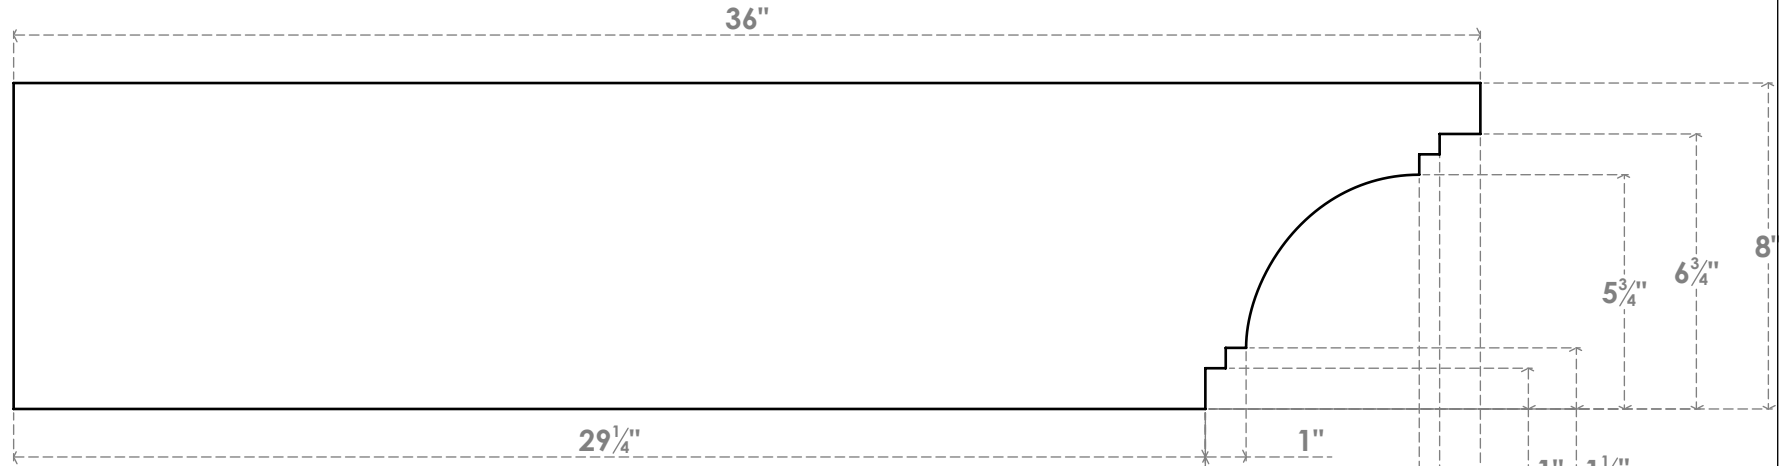

RFTP06X08X36PEC

6"W X 8"H X 36"L PESCADERO ARCHITECTURAL GRADE PVC RAFTER TAIL

EKENA MILLWORK
 2300 WEST MAIN ST.
 CLARKSVILLE, TX 75426
 TOLL FREE: 866-607-0453
 WWW.EKENAMILLWORK.COM

NOTES

1. INSTALLATION TO BE COMPLETED IN ACCORDANCE WITH MANUFACTURER'S SPECIFICATIONS.
2. DRAWING MAY NOT BE TO SCALE
3. THIS DRAWING IS INTENDED FOR DESIGN AND PLANNING PURPOSES ONLY.
4. ALL INFORMATION CONTAINED HEREIN WAS CURRENT AT THE TIME OF DEVELOPMENT BUT MUST BE REVIEWED AND APPROVED BY THE PRODUCT MANUFACTURER TO BE CONSIDERED ACCURATE.
5. ARCHITECTURAL GRADE PVC PRODUCTS ARE MADE FROM EXPANDED CELLULAR PVC AND COME NATURALLY WHITE BUT MAY BE PAINTED