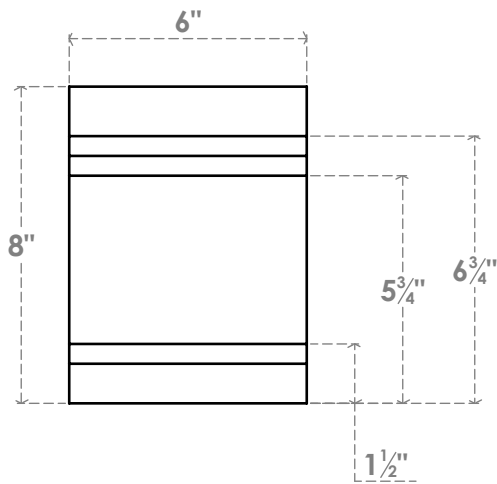

RFTP06X08X36PEC

6"W X 8"H X 36"L PESCADERO ARCHITECTURAL GRADE PVC RAFTER TAIL

EKENA MILLWORK
 2300 WEST MAIN ST.
 CLARKSVILLE, TX 75426
 TOLL FREE: 866-607-0453
 WWW.EKENAMILLWORK.COM

NOTES

1. INSTALLATION TO BE COMPLETED IN ACCORDANCE WITH MANUFACTURER'S SPECIFICATIONS.
2. DRAWING MAY NOT BE TO SCALE
3. THIS DRAWING IS INTENDED FOR DESIGN AND PLANNING PURPOSES ONLY.
4. ALL INFORMATION CONTAINED HEREIN WAS CURRENT AT THE TIME OF DEVELOPMENT BUT MUST BE REVIEWED AND APPROVED BY THE PRODUCT MANUFACTURER TO BE CONSIDERED ACCURATE.
5. ARCHITECTURAL GRADE PVC PRODUCTS ARE MADE FROM EXPANDED CELLULAR PVC AND COME NATURALLY WHITE BUT MAY BE PAINTED